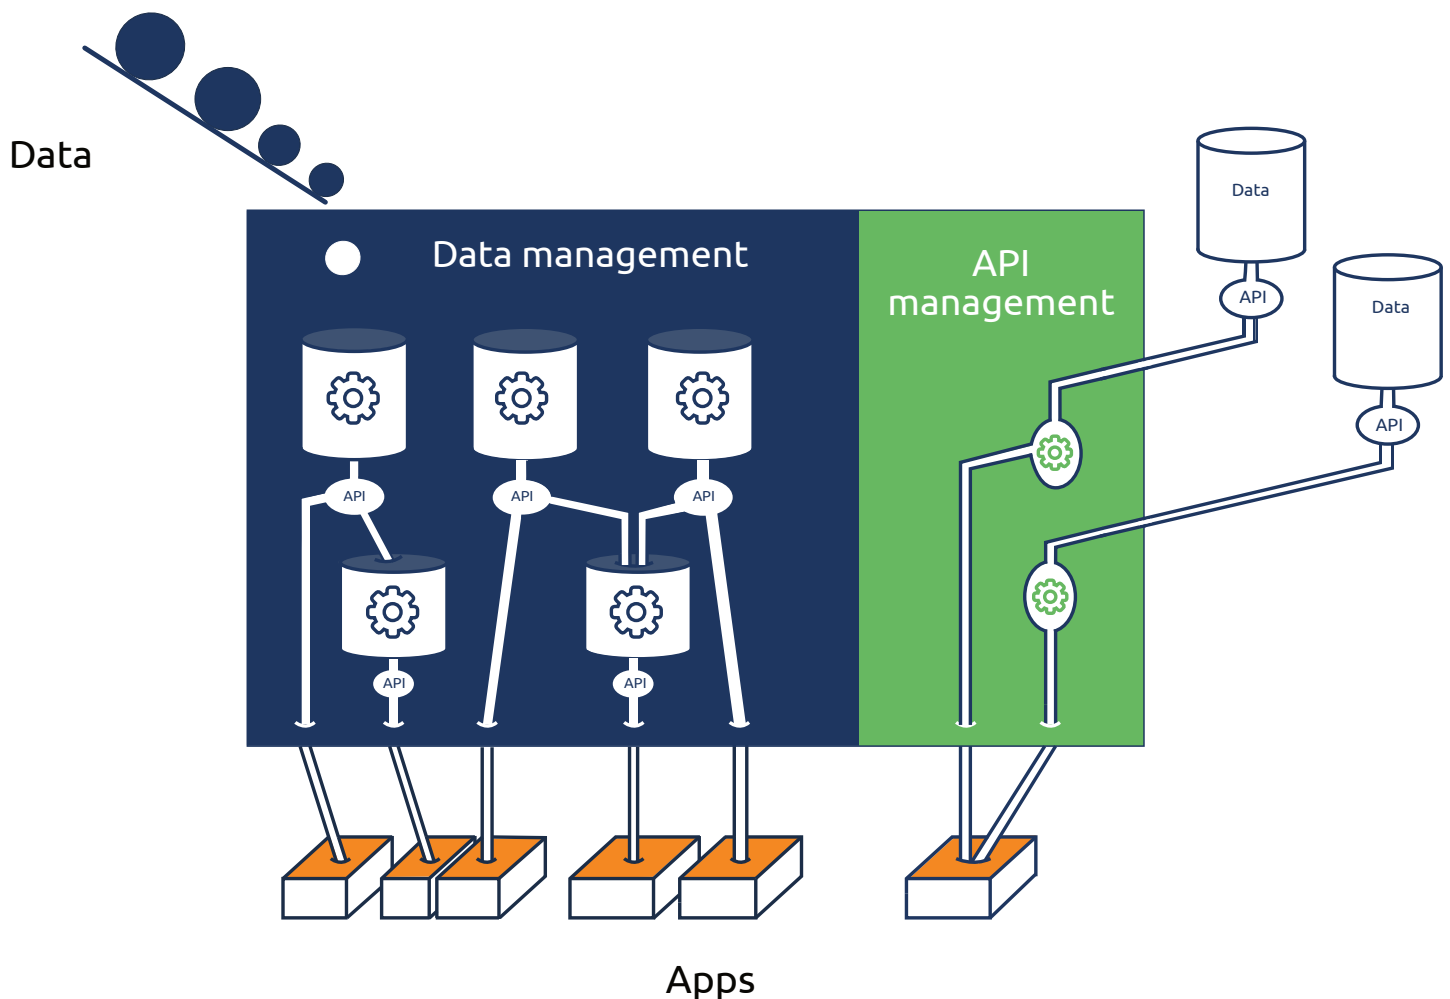

API-AGRO

DIGITAL SERVICES
COMPANY FOR THE AGRICULTURAL SECTOR

API-AGRO offers a platform to easily spread data and share them with agricultural stakeholders. We support you, data providers and users, with services offer focused on business uses.

The platform delivers access to various assets (datasets and API) improving their visibility (public, restricted or private), their accessibility, their interoperability and their reuse while warranting high level of security and traceability. As a food factory, the platform collects raw materials (data) to set-up refined products, which can be put together or used alone, to be valorized directly in a throng of apps.

Viz

We offer thanks to our interactive and powerful tools customized visualizations of your data using charts, maps and dashboards to extract and express their full value.

Process

We support you in preparing your data processing, cleaning and matching to standards, technical documentation and high performance hosting in order to release the power of your data and make them fast and easy to use in connection with a high number of existing assets.

Diff

We foster easy and exponential dissemination of your data to swarm business uses and feed your applications and those of your partners in complete control.

Dev

We develop innovative web and mobile applications serving agriculture by using data exchanges and API. Data can be yours, those of your partners or public open data.