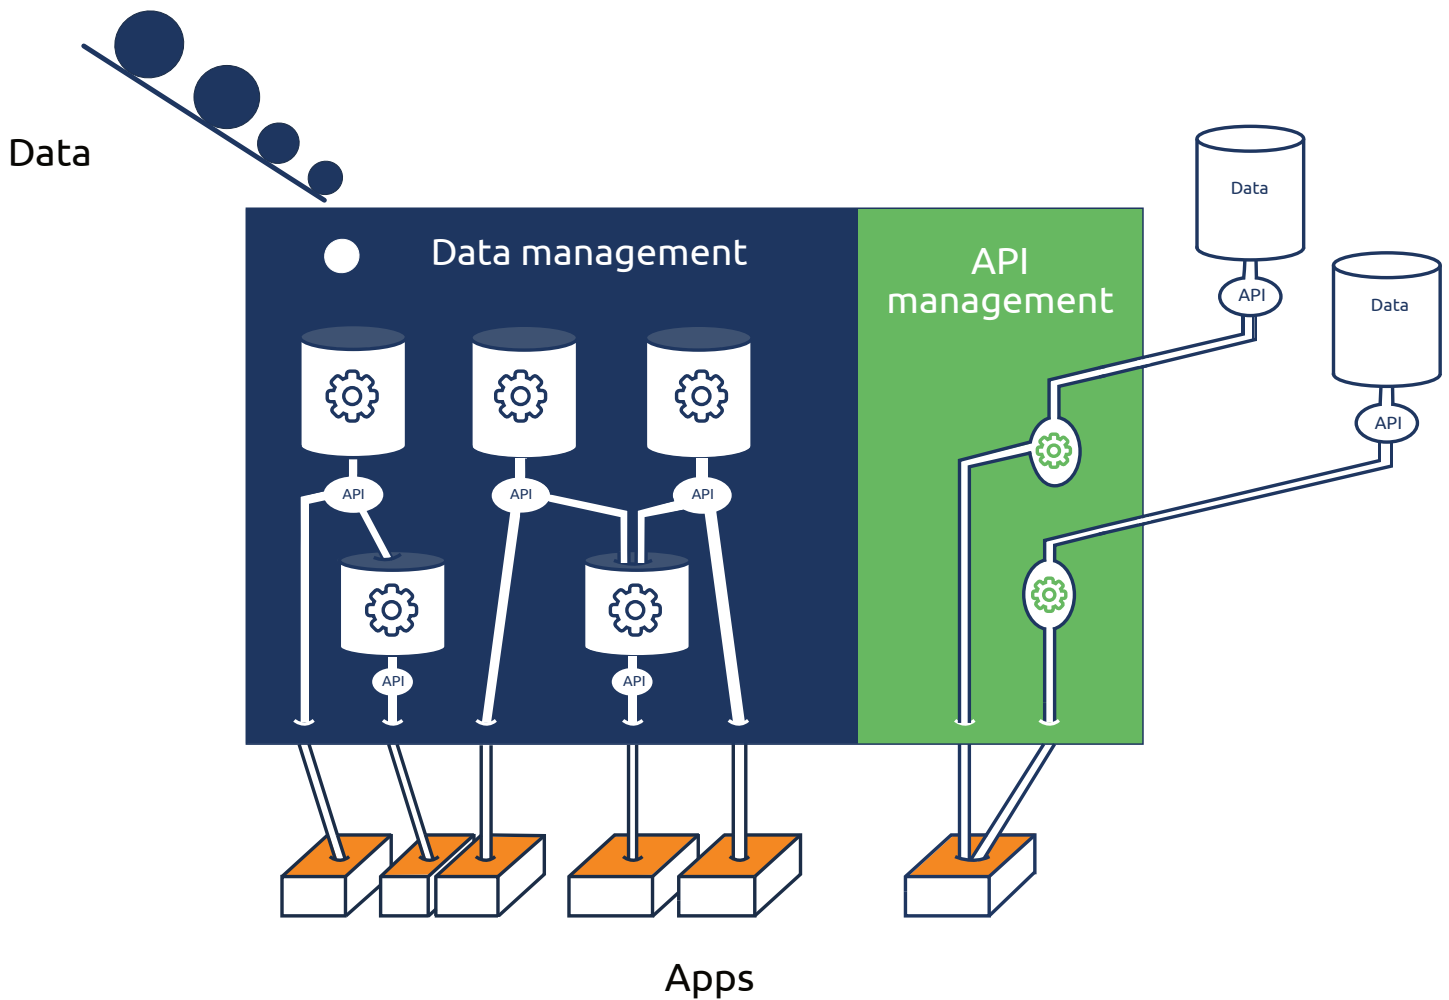

API-AGRO

DIGITAL SERVICES
COMPANY FOR THE AGRICULTURAL SECTOR

API-AGRO offers a platform to easily spread data and share them with agricultural stakeholders. We support you, data providers and users, with services offer focused on business uses.

The platform delivers access to various assets (datasets and API) improving their visibility (public, restricted or private), their accessibility, their interoperability and their reuse while warranting high level of security and traceability. As a food factory, the platform collects raw materials (data) to set-up refined products, which can be put together or used alone, to be valorized directly in a throng of apps.

Viz

We offer thanks to our interactive and powerful tools customized visualizations of your data using charts, maps and dashboards to extract and express their full value.

Process

We support you in preparing your data processing, cleaning and matching to standards, technical documentation and high performance hosting in order to release the power of your data and make them fast and easy to use in connection with a high number of existing assets.

Diff

We foster easy and exponential dissemination of your data to swarm business uses and feed your applications and those of your partners in complete control.

Dev

We develop innovative web and mobile applications serving agriculture by using data exchanges and API. Data can be yours, those of your partners or public open data.